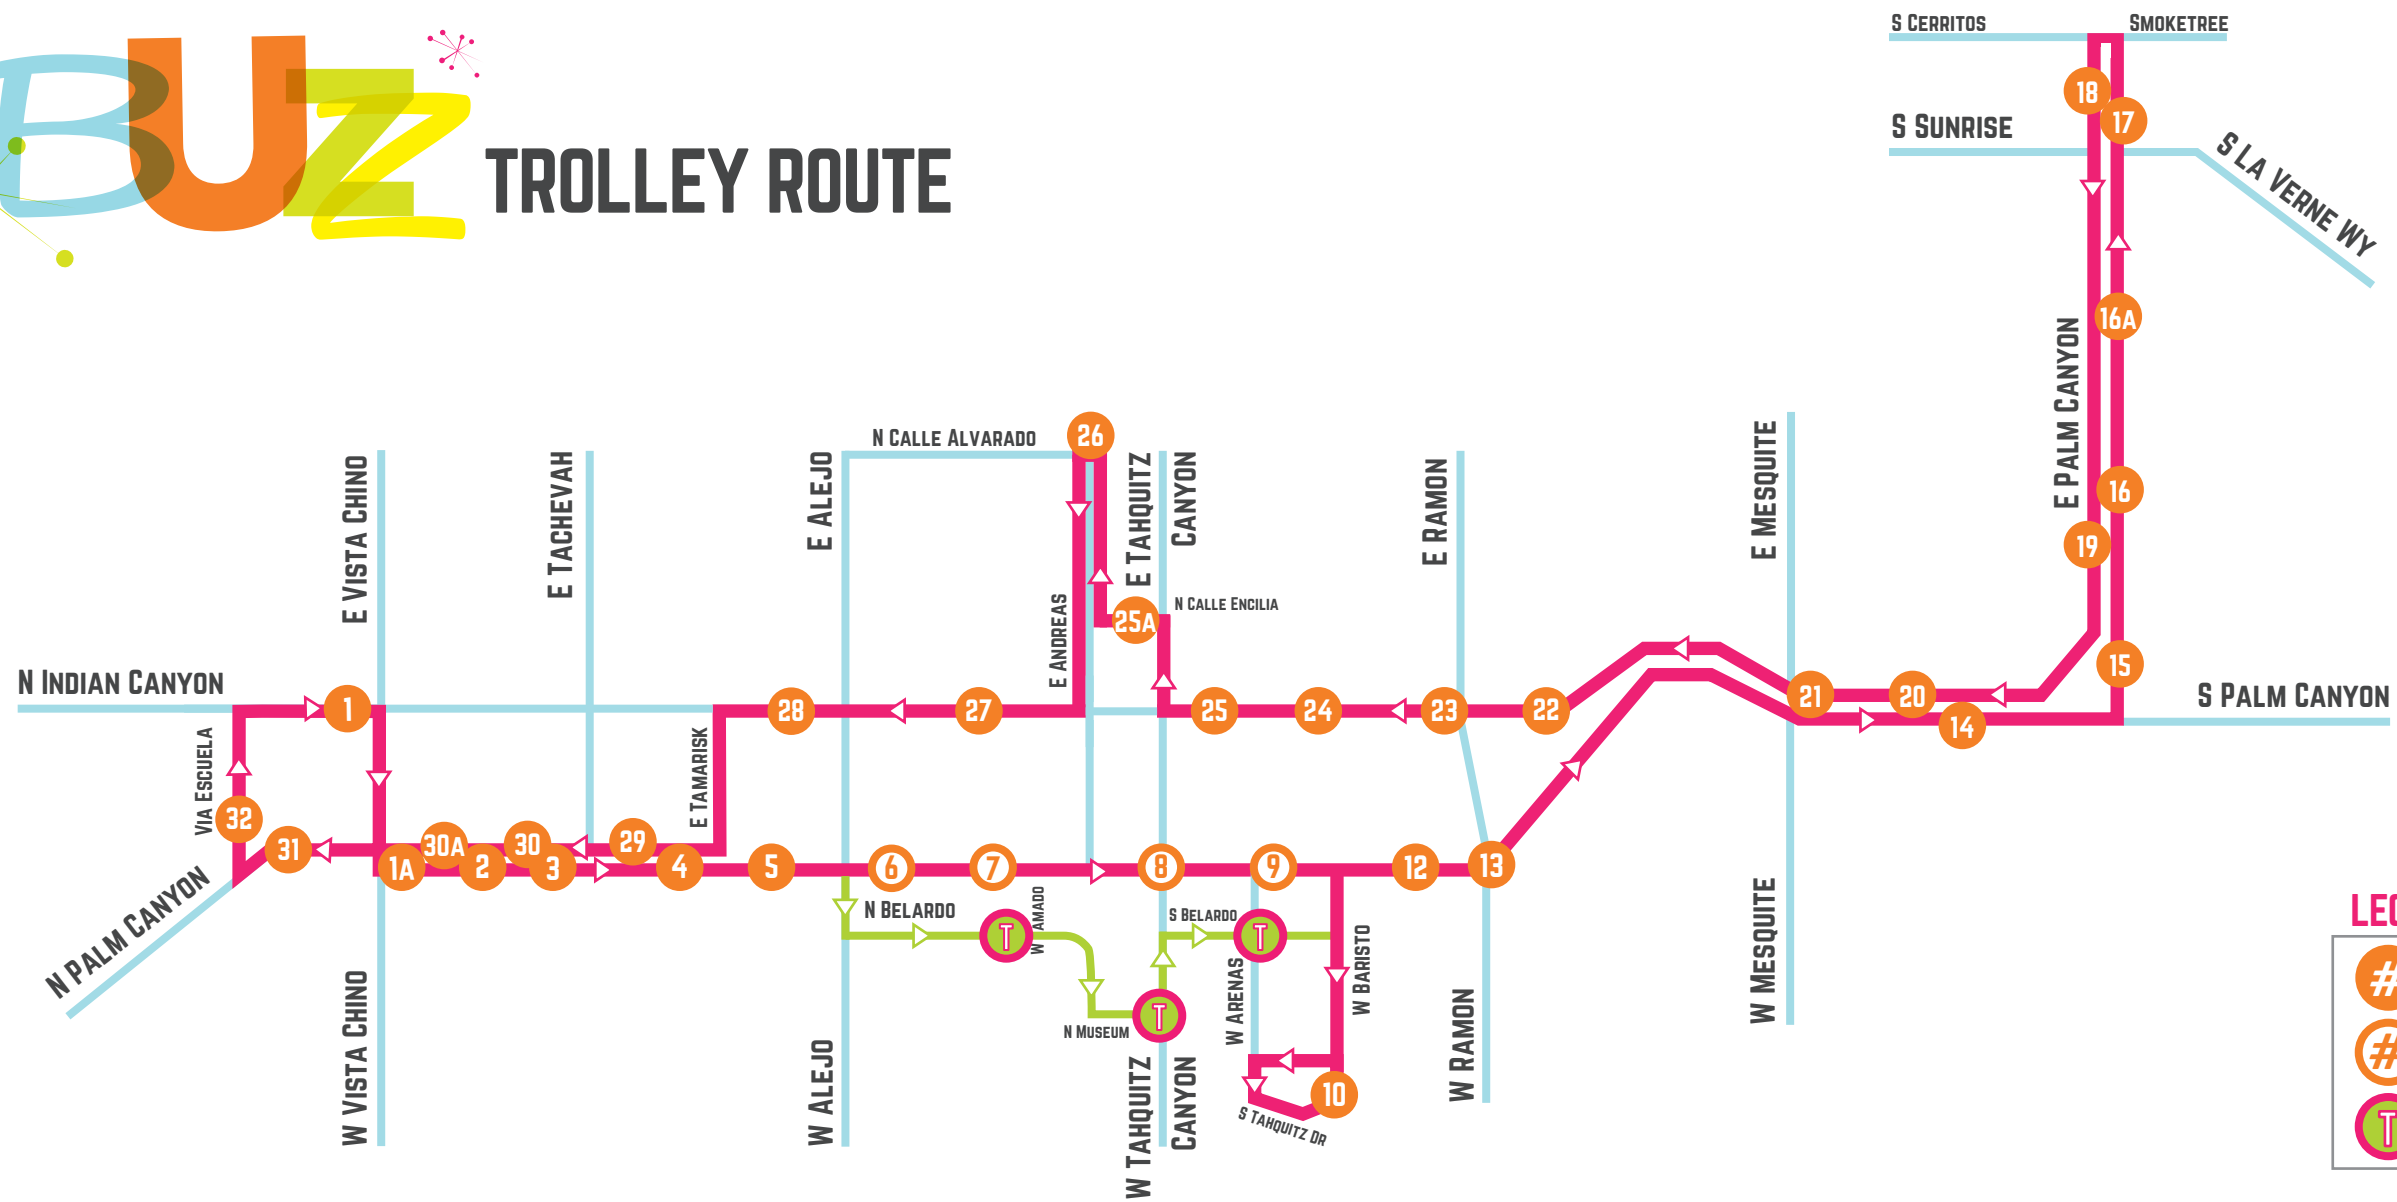

# TROLLEY ROUTE

**VIA ESCUELA TO SMOKETREE**  
 11 am – 1 am, Thu – Sat  
 11 am – 6 pm, Sun  
 Every 15 minutes  
**FREE!**

- |                        |                |                  |                     |                             |                            |                            |
|------------------------|----------------|------------------|---------------------|-----------------------------|----------------------------|----------------------------|
| 1 N INDIAN/VISTA CHINO | 5 NPC/MERITO   | 10 S TAHQUITZ DR | 16 EPC/CAMINO REAL  | 20 SPC/MORONGO              | 25 S INDIAN/ARENAS         | 29 NPC/HERMOSA PL          |
| 1A NPC/VIST            | 6 NPC/ALEJO    | 12 SPC/BARISTO   | 16A EPC/DRIFTWOOD   | 21 SPC/MESQUITE             | 25A CALLE ENCILIA/TAHQUITZ | 30 NPC/TACHEVAH            |
| 2 NPC/VEREDA NORTE     | 7 NPC/AMADO    | 13 SPC/RAMON     | 17 SMOKETREE        | 22 S INDIAN/CAMINO PAROCOLA | 26 CALLE ALVARADO/ANDREAS  | 30A NPC/CAMINO MONTE VISTA |
| 3 NPC/VIA LOLA         | 8 SPC/TAHQUITZ | 14 SPC/SONORA    | 18 EPC/SUNRISE      | 23 S INDIAN/RAMON           | 27 N INDIAN/AMADO          | 31 1900 NPC                |
| 4 NPC/EL ALAMEDA       | 9 SPC/ARENAS   | 15 SPC/EPC       | 19 EPC/INDIAN TRAIL | 24 S INDIAN/BARISTO         | 28 N INDIAN/VALMONTE       | 32 VIA ESCUELA/NPC         |

NPC = NORTH PALM CANYON SPC = SOUTH PALM CANYON EPC = EAST PALM CANYON